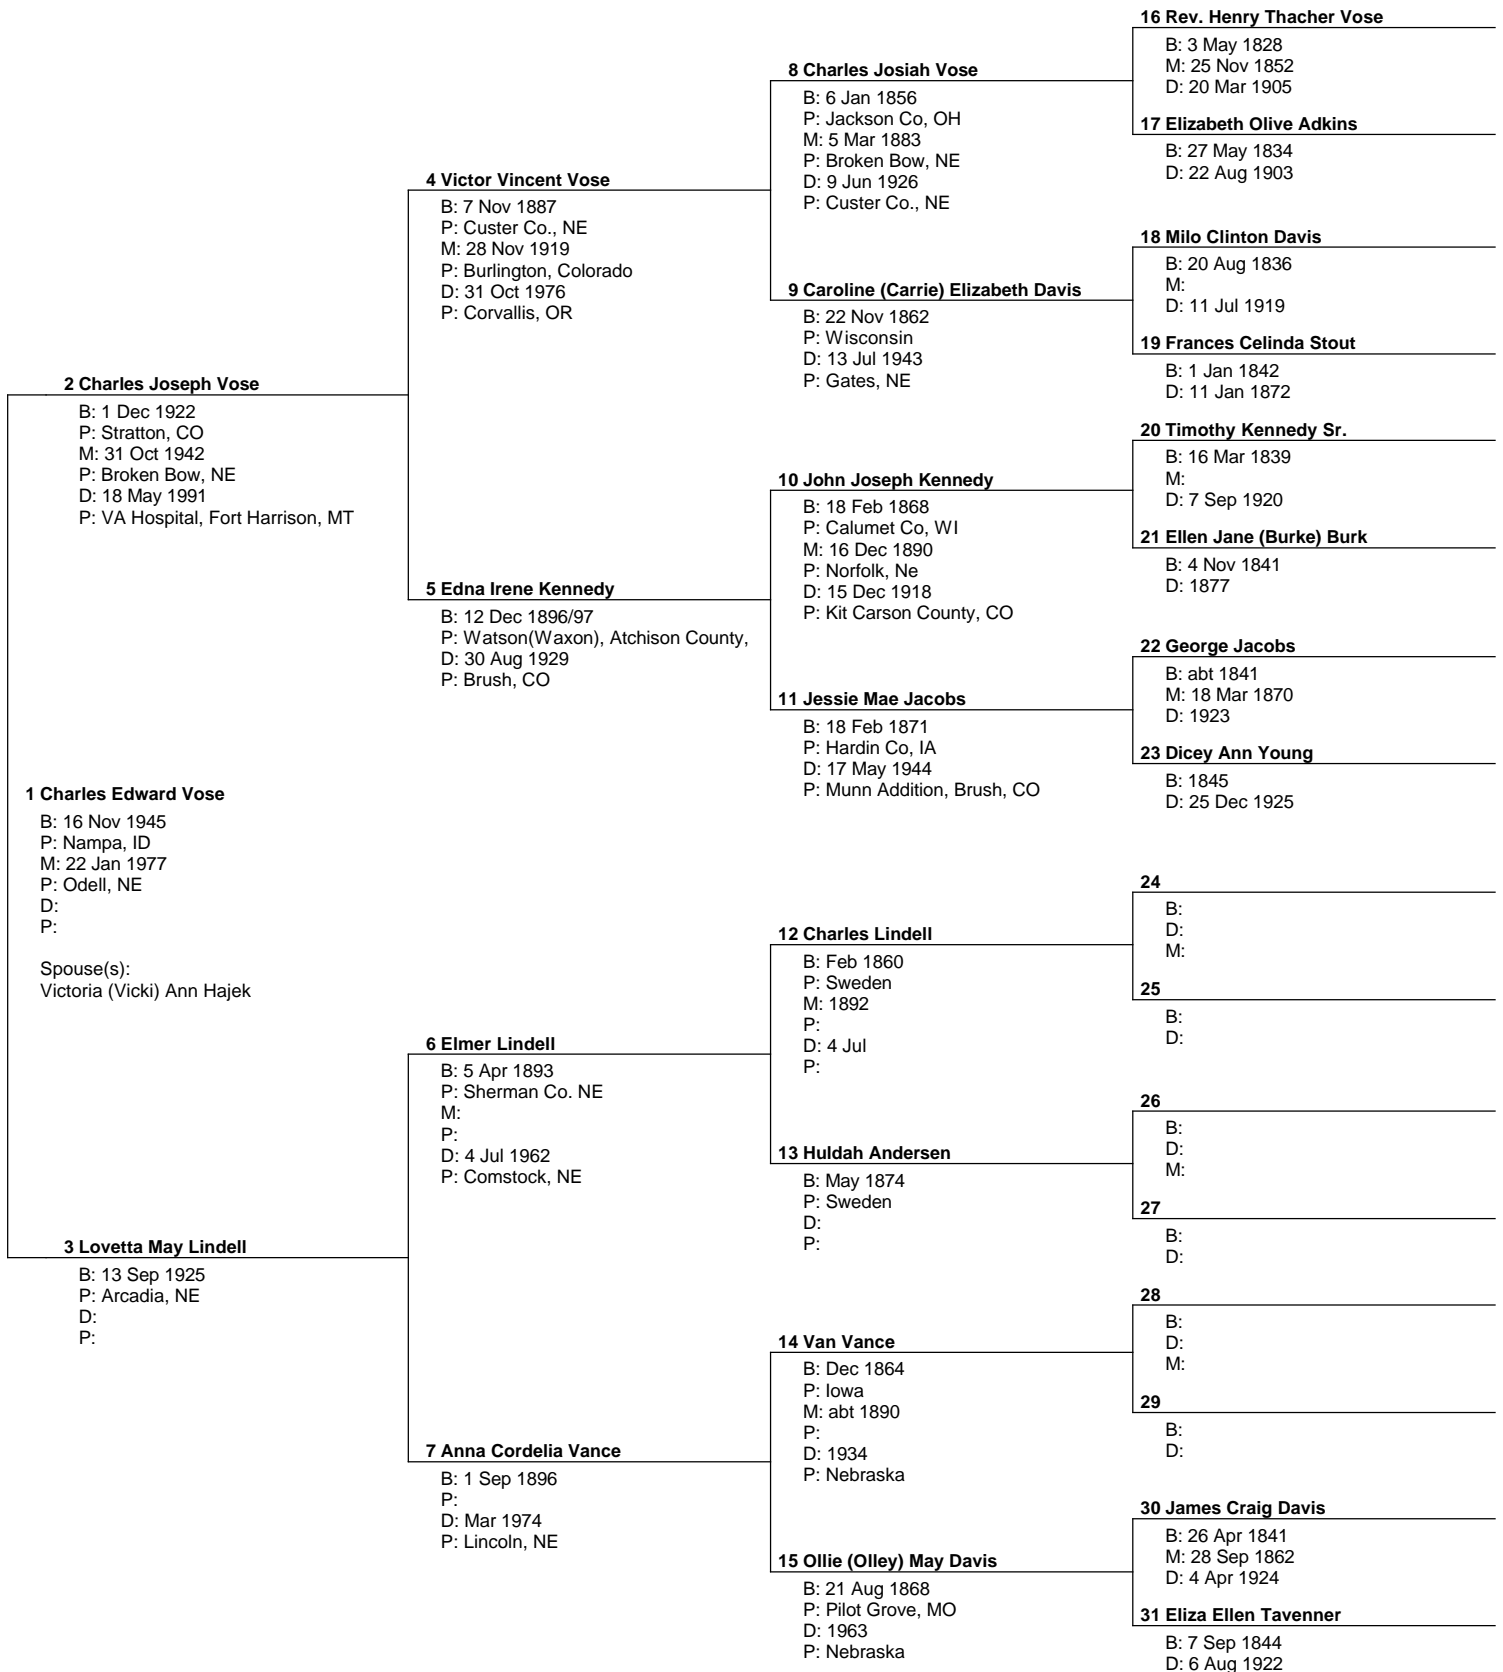

# Pedigree Chart

Chart no. 1

Prepared by Charles E. Vose South Jordan, UT	
Telephone number	Date prepared 17 Nov 2009