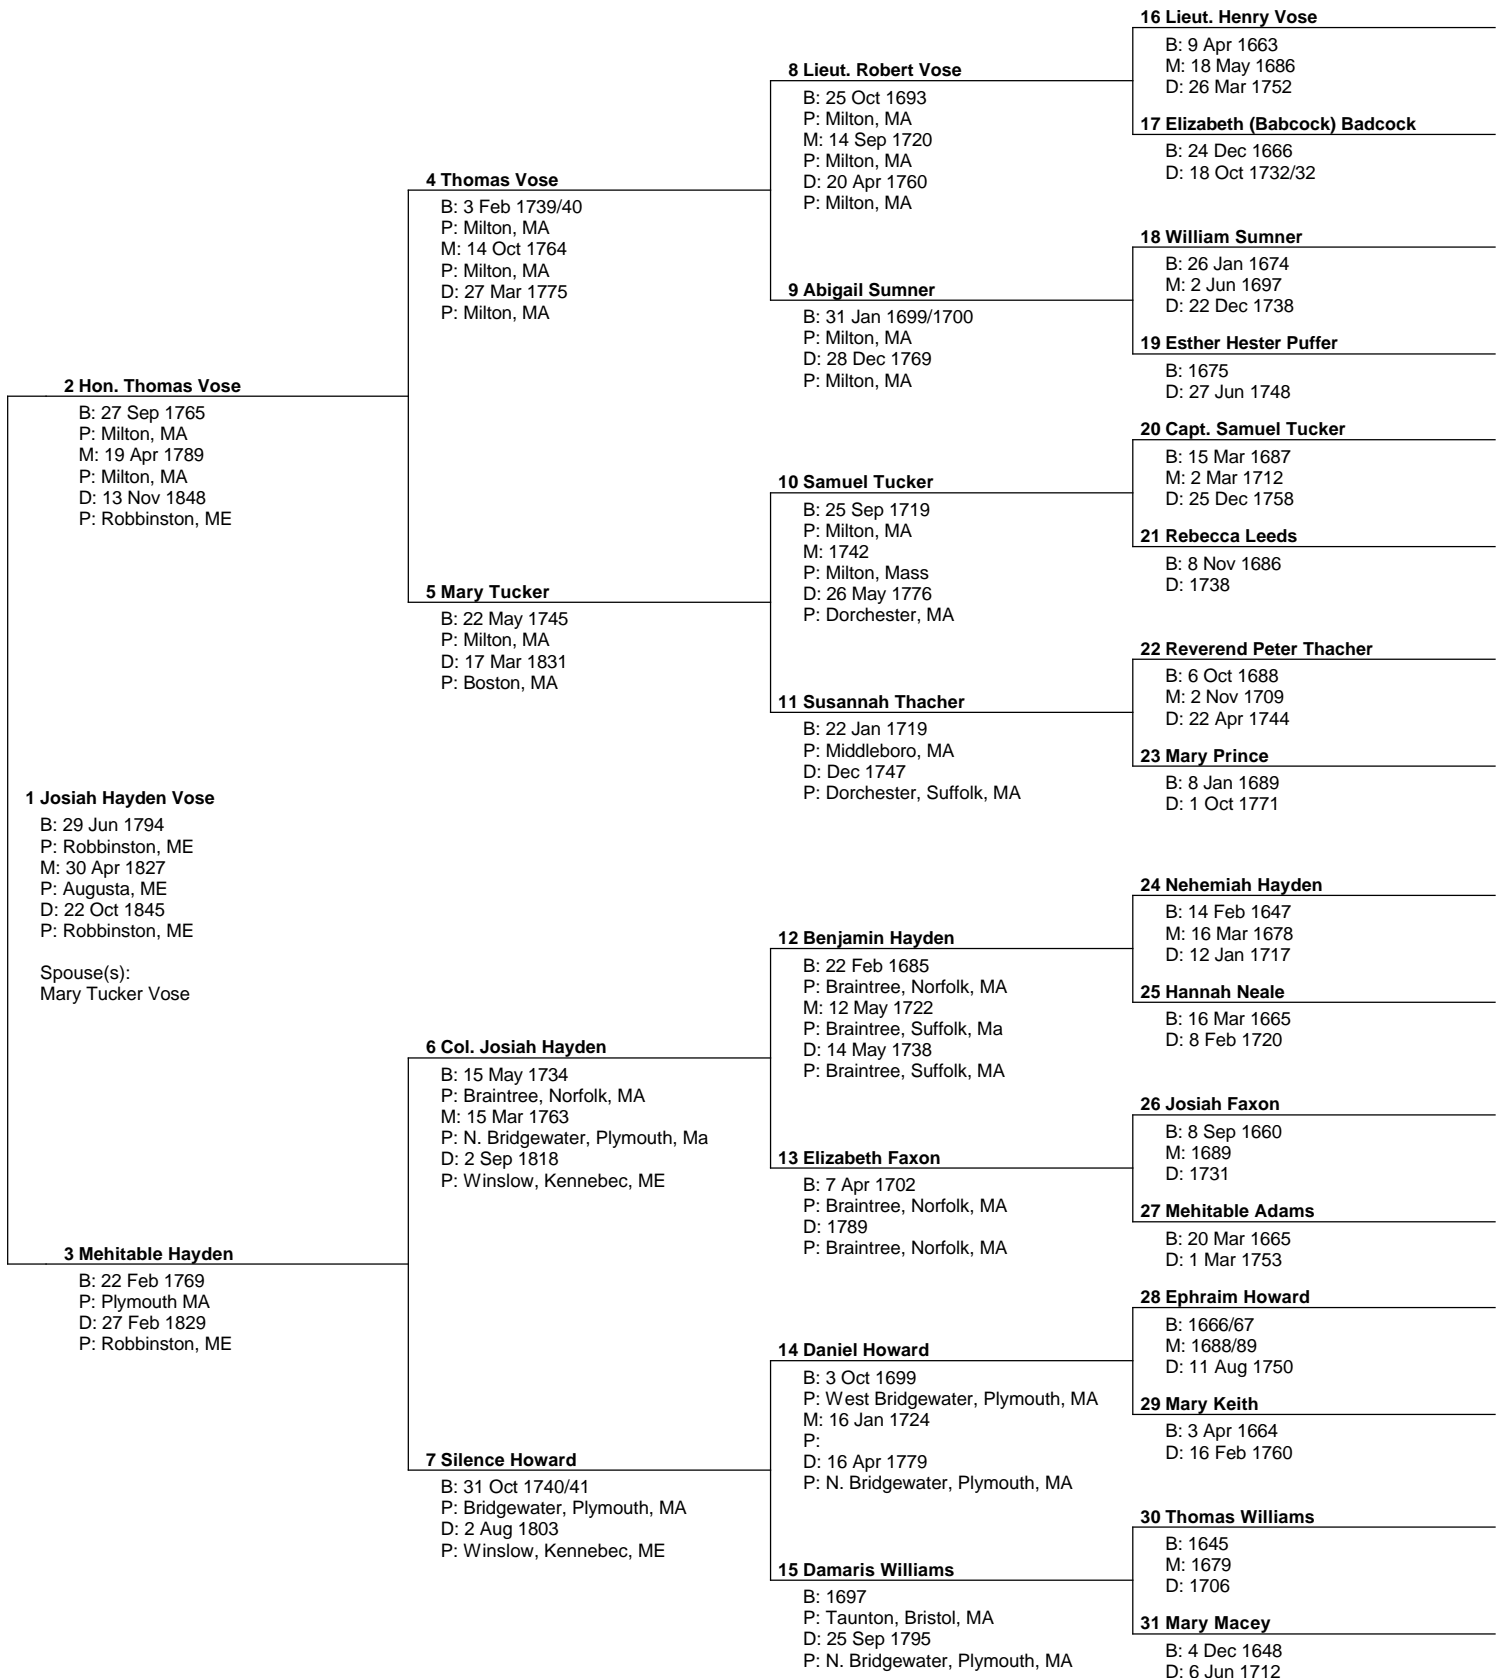

Pedigree Chart

Chart no. 1

Prepared by Charles E. Vose South Jordan, UT	
Telephone number	Date prepared 17 Nov 2009