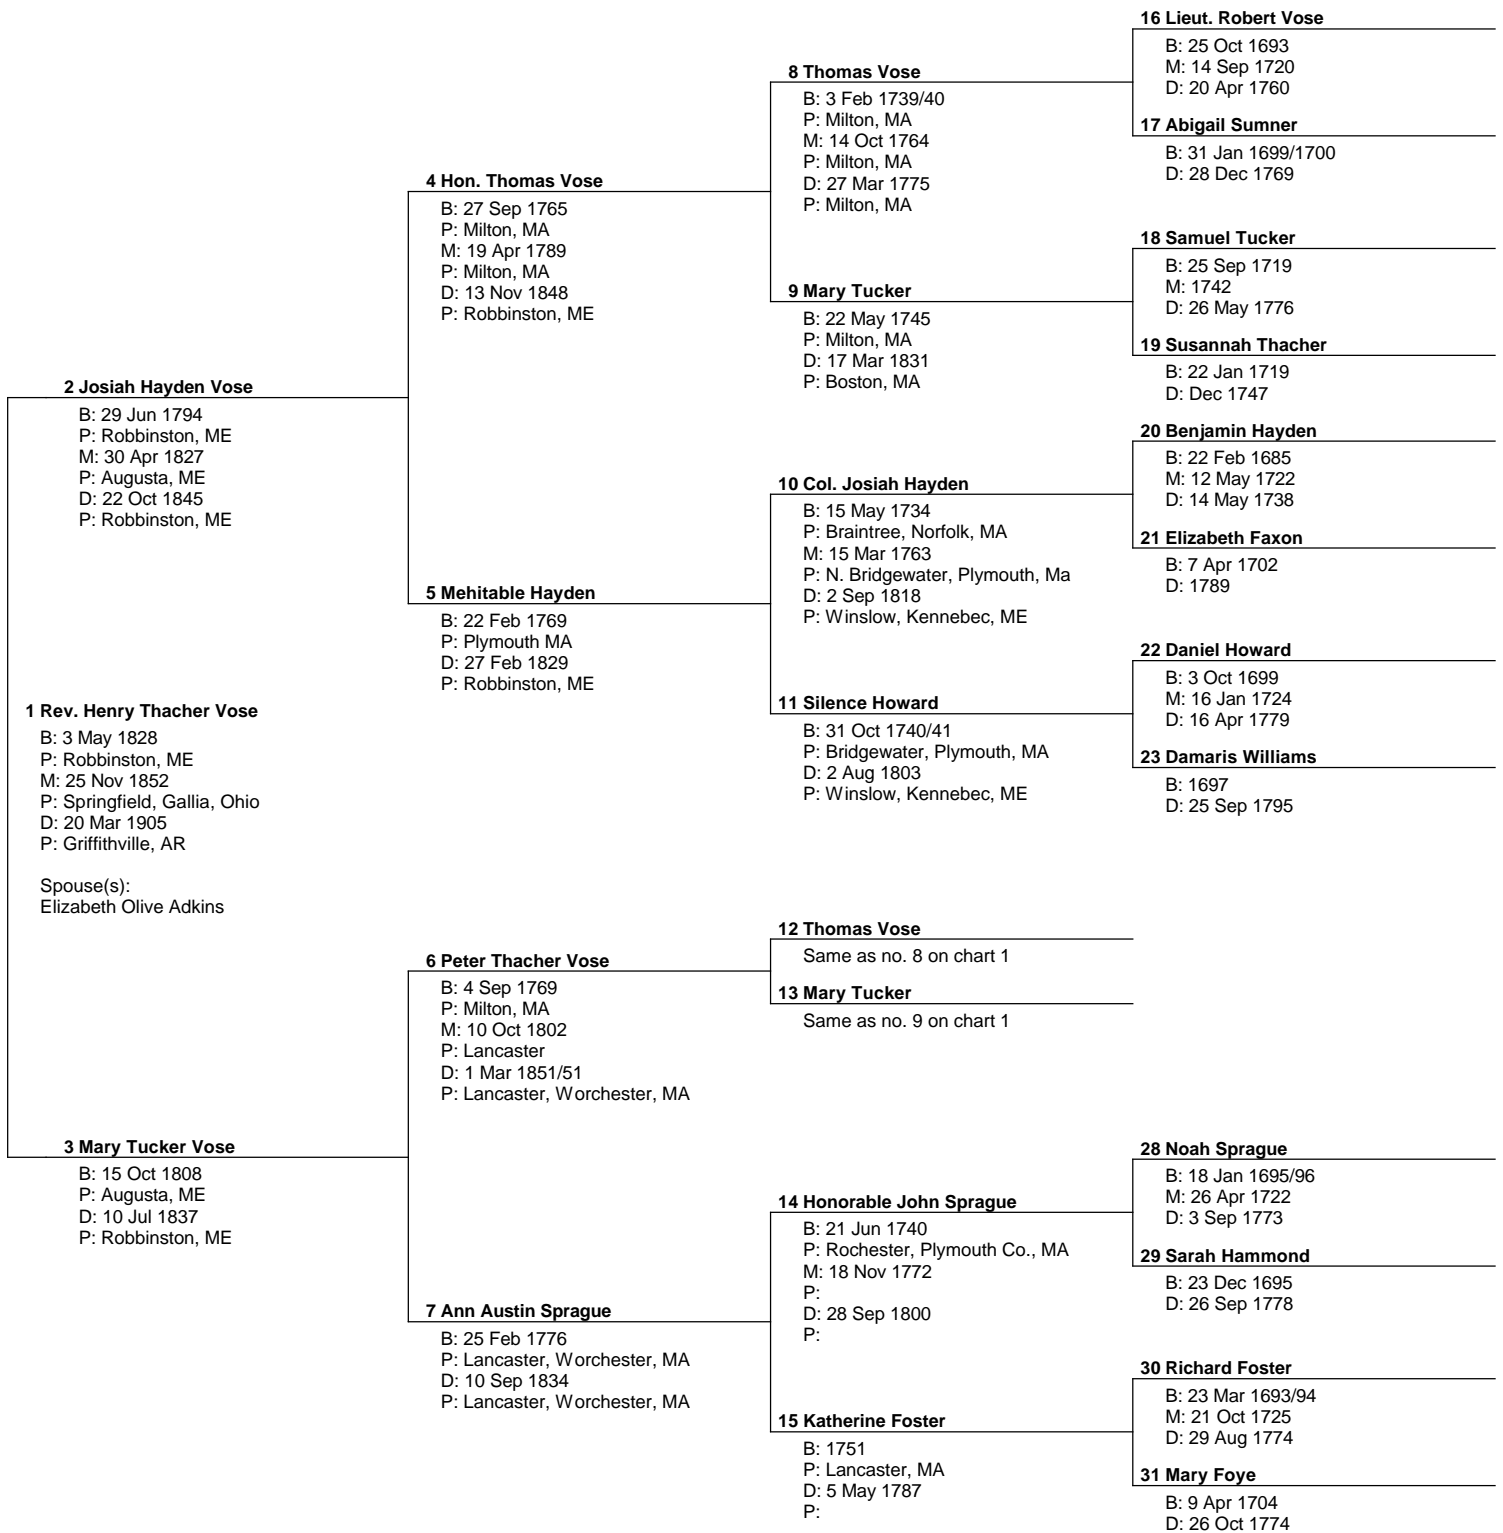

Pedigree Chart

Chart no. 1

Prepared by Charles E. Vose South Jordan, UT	
Telephone number	Date prepared 17 Nov 2009